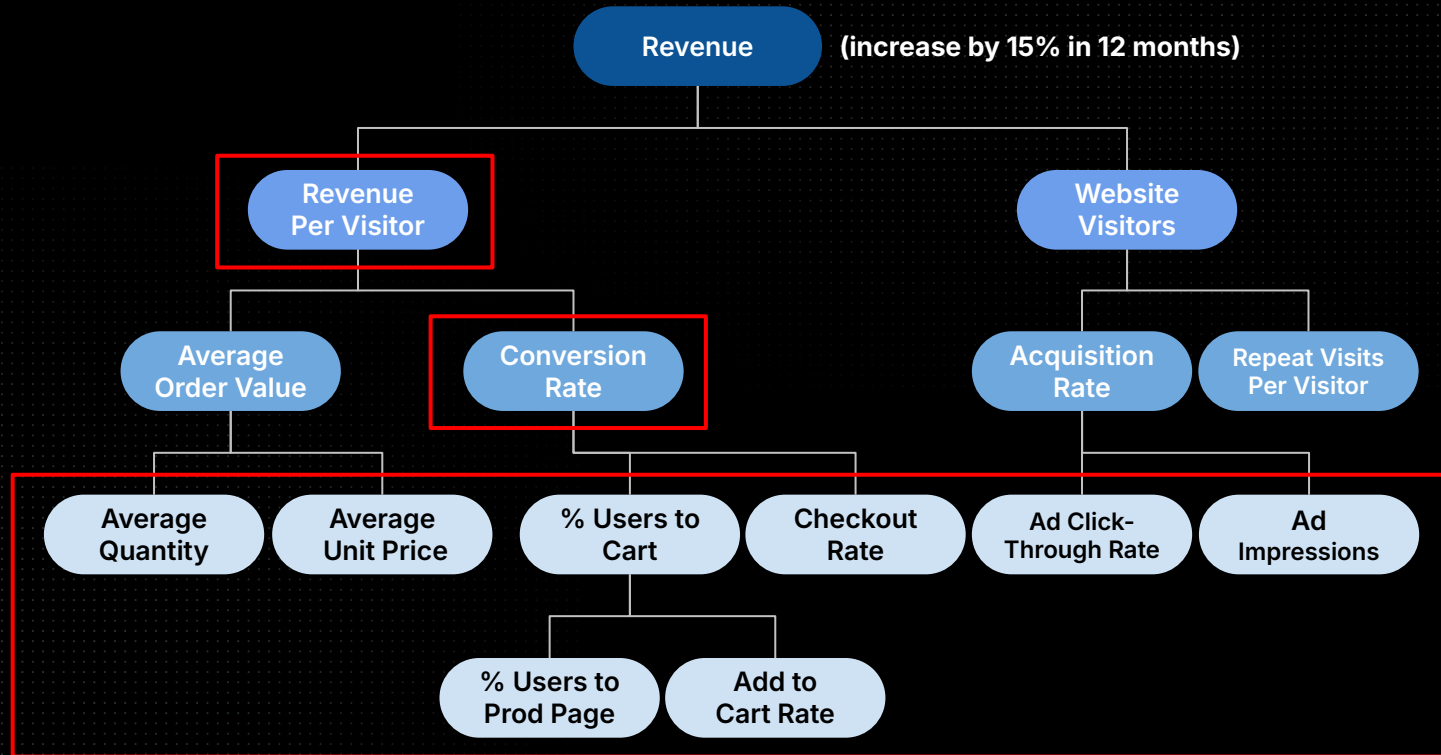

Goal Tree

Metric Alignment

The Structure of a Goal Tree

Company Goal / BHAG

Business Unit Goals

Optimisation Goals

**Experiment
Goals**

Goal trees facilitate alignment across different functions and roles in your organisation

They empower teams to make small, directional changes, that visually roll up to the larger company goal

The Structure of a Goal Tree

The Structure of a Goal Tree

Goal Tree Template

Goals

Strategies

Tactics