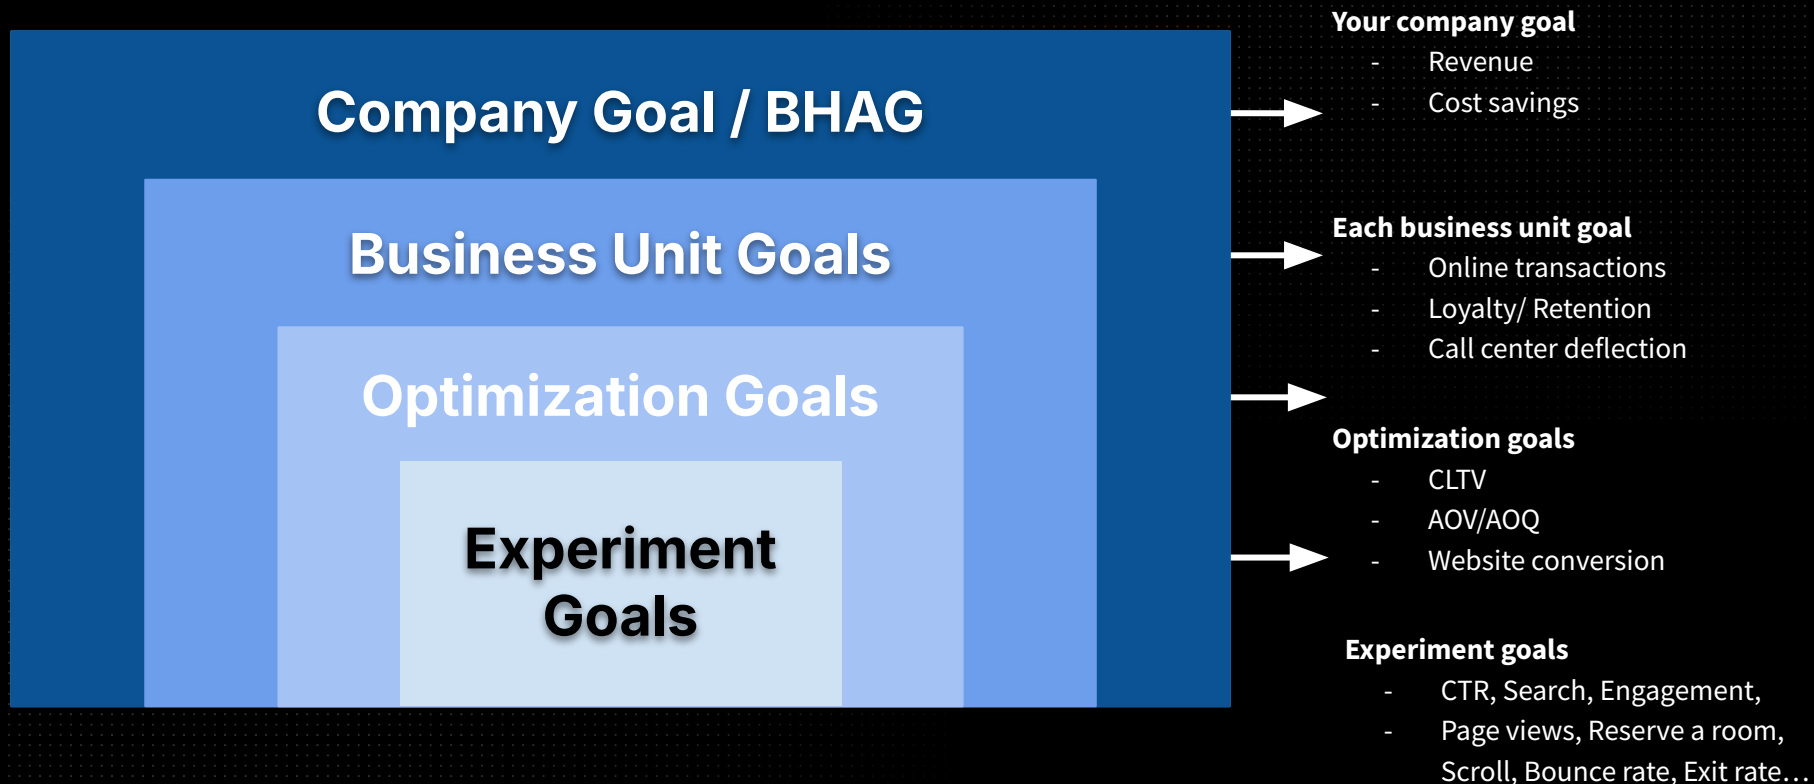

Goal Tree

Metric Alignment

The Structure of a Goal Tree

Company Goal / BHAG

Business Unit Goals

Optimisation Goals

**Experiment
Goals**

Goal trees facilitate alignment across different functions and roles in your organisation

They empower teams to make small, directional changes, that visually roll up to the larger company goal

The Structure of a Goal Tree

The Structure of a Goal Tree

Goal Tree Template

Goals

Strategies

Tactics